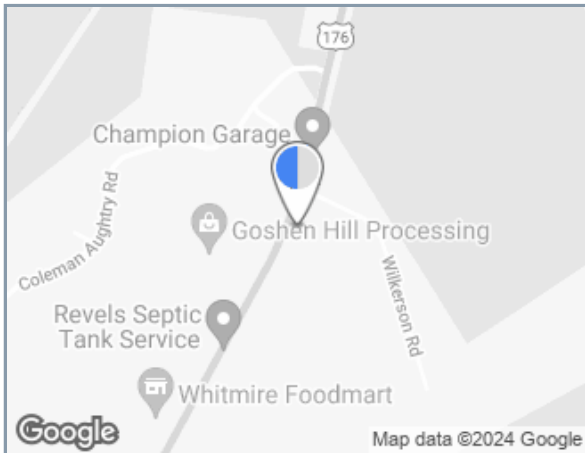

176 E/S, 1.00 mi S/O Whitmire, WB RHR, E/F

By Wilkerson Road

Just north of Whitmire on US-176, this is the Bottom billboard of a double-stacked structure reaching westbound/northbound traffic towards Spartanburg. This is a RHR unit with very good visibility to the road and reaches locals/commuters, agriculture.

Illuminated Bulletin Location

City: Union, SC 29178

Facing: East (RR)

Latitude/Longitude: 34.5162/-81.59128

Bulletin Face Size: 10'0 x 33'0

Weekly Circulation 18+: 33,320