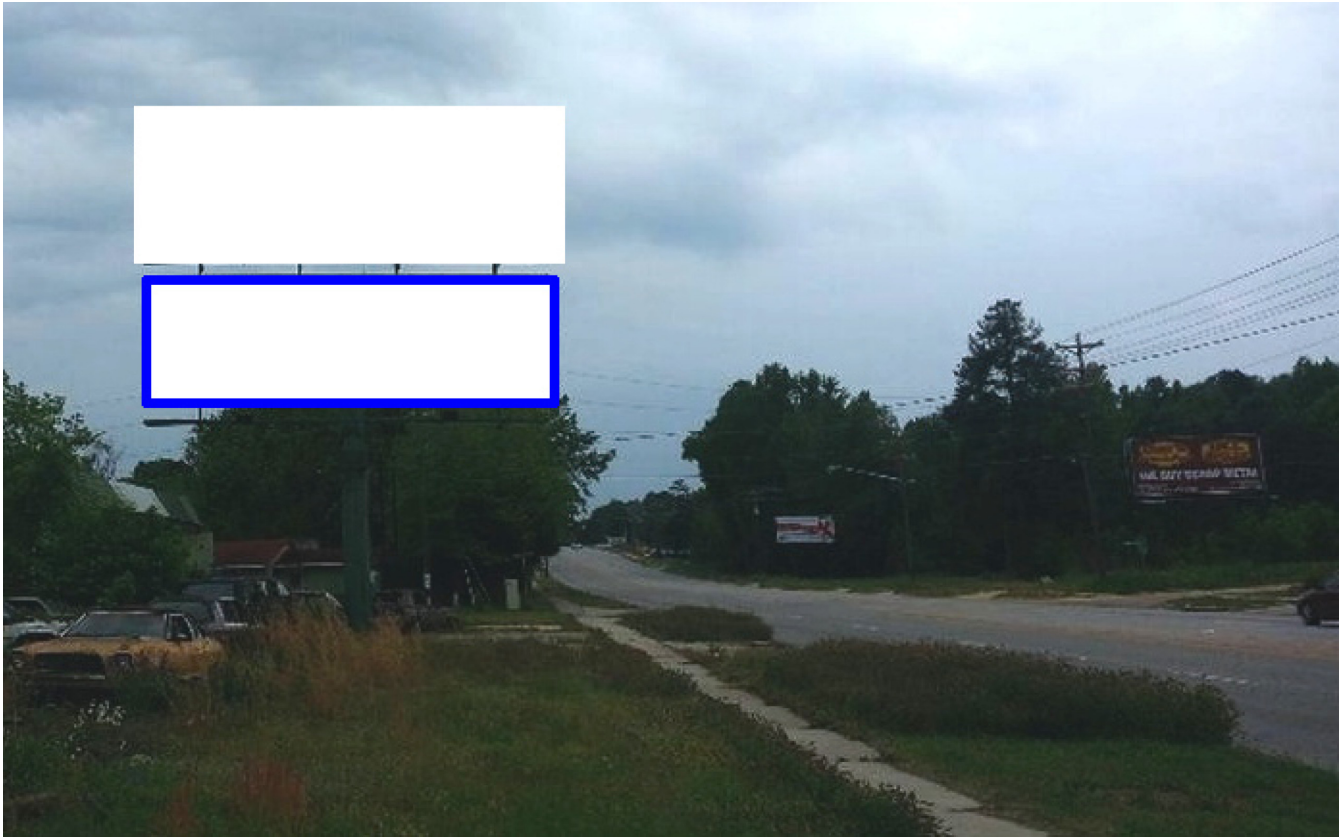

US 601 Magnolia St S/O Soloman Terrace, ES, SB LHR, N/F

Between Koyo Corp. and Family Health Center

Northeast of Orangeburg on US-601, this is the Bottom billboard of a double-stacked structure reaching southbound/inbound traffic to Orangeburg. It is a left-hand read with very good visibility to the road and reaches locals/commuters, agriculture travel

Illuminated Bulletin Location

City: Orangeburg, SC 29115

Facing: North (CR)

Latitude/Longitude: 33.5265/-80.8403

Bulletin Face Size: 10'0 x 33'0

Weekly Circulation 18+: 88,200