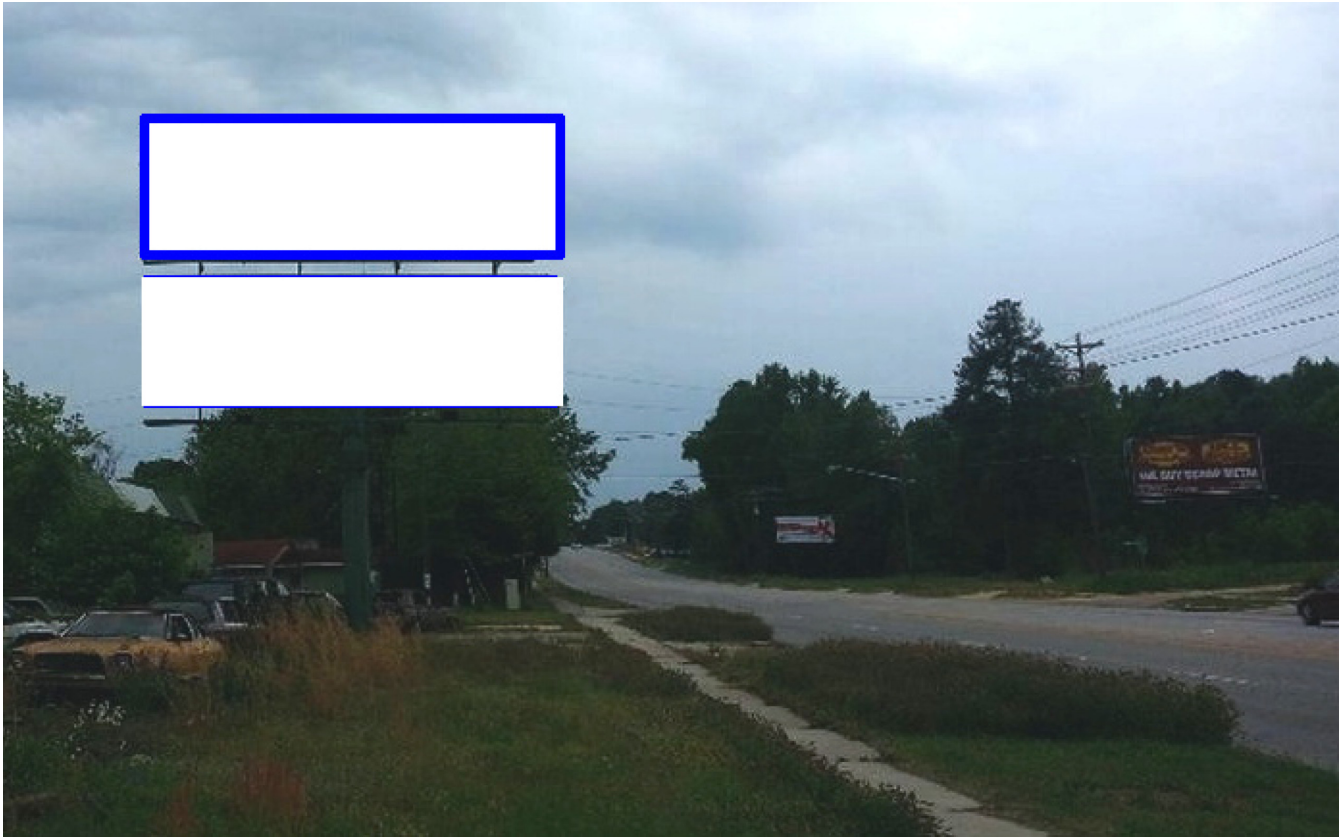

US 601 Magnolia St S/O Soloman Terrace, ES, SB LHR Top, N/F

Between Koyo Corp. and Family Health Center

Northeast of Orangeburg on US-601, this is the Top billboard of a double-stacked structure reaching southbound/inbound traffic to Orangeburg. It is a left-hand read with very good visibility to the road and reaches locals/commuters and agriculture travel

Illuminated Bulletin Location

City: Orangeburg, SC 29115

Facing: North (CR)

Latitude/Longitude: 33.5265/-80.8403

Bulletin Face Size: 10'0 x 33'0

Weekly Circulation 18+: 88,200