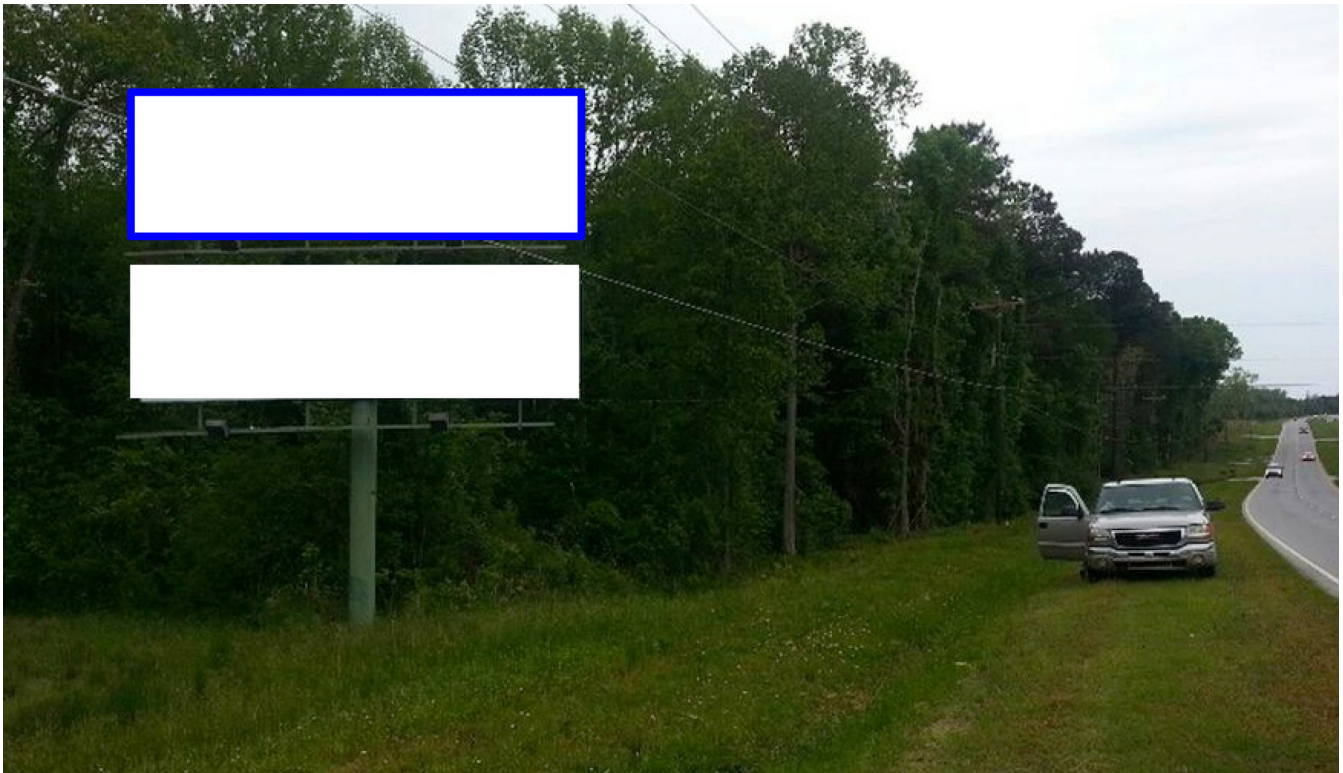

US 301 - Bamberg Hwy E/O Frolic Meadows Rd NS, EB LHR Top, W/F

### By Stilling Body Shop

West of Orangeburg on US 301, this is the Top billboard of a double-stacked structure reaching eastbound traffic, inbound towards Edisto and Orangeburg. This LHR billboard is very visible to the road, reaching locals and commuters

### Illuminated Bulletin Location

City: Orangeburg, SC 29115

Facing: West (CR)

Latitude/Longitude: 33.4721/-80.9228

Bulletin Face Size: 10'0 x 33'0

Weekly Circulation 18+: 69,650