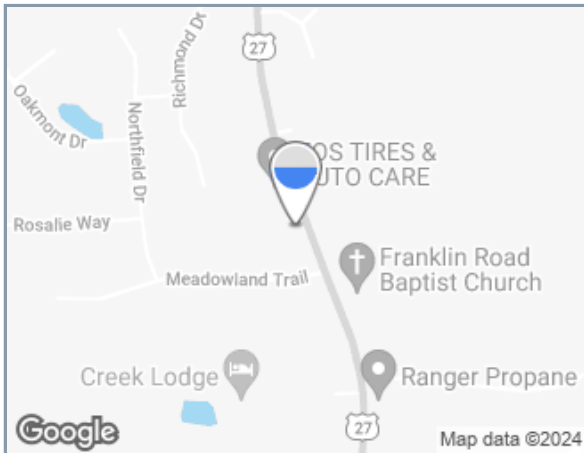

US 27 at 1409 New Franklin Rd., WS, SB RHR, N/F

### Franklin Road Animal Clinic, LaGrange Auto & Body

This is a right-hand read singular billboard on US-27 reaching southbound travelers heading into LaGrange. US-27 is a major artery from Carrollton to LaGrange, and reaches locals/commuters as well as Lake and recreational travelers.

### Illuminated Bulletin Location

City: LaGrange, GA 30240

Facing: North (RR)

Latitude/Longitude: 33.07921/-85.02947

Bulletin Face Size: 10'0 x 28'7

Weekly Circulation 18+: 46,529