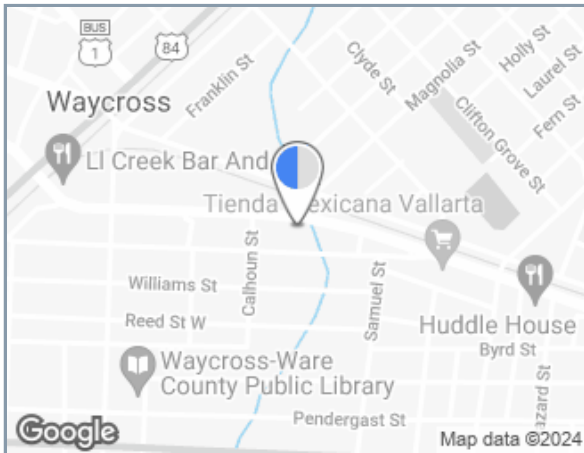

706 Memorial Dr 1/2 mi E/O Lee Ave, SS, WB LHR, E/F

### Between Memorial Stadium and Wendy's

This is a left-hand read unit on Memorial Drive reaching westbound traffic in the heart of Waycross. Just west of Memorial Stadium, surrounded by restaurants/QSR's, retail shopping and hotels/motels, and after-game traffic heading home.

### Illuminated Bulletin Location

City: Waycross, GA 31501

Facing: East (CR)

Latitude/Longitude: 31.2109/-82.34951

Bulletin Face Size: 10'9 x 23'0

Weekly Circulation 18+: 126,196